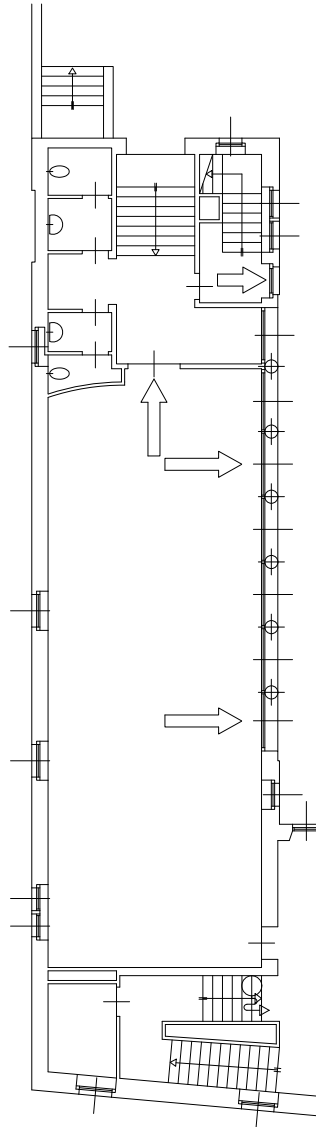

FIRESIDE LOUNGE

FEATURES

Size

M5,70 X M10 X HM3,60 = 57SQM

Facilities

Equipped with a 50" Plasma screen

Seats

Conference table Max 24 People
Audience Max 40 People

MERIDIANA HALL

FEATURES

Dimensioni

M6,40 X M21,90 X HM2,90 =140SQM

*May be divided in two
(M6,40 x M12,35 & M6,40 x M9,50)*

Facilities

Equipped with a Video Projector,
Screen wall (M2,50 X M3,50),
Sound System Bose and Sennheiser Microphones

Seats

Conference table Max 95 People
School Desks Max 95 People
Audience Max 190 People

FEATURES

Size

M6,35 X M18,70 X HM3,60 =119SQM

Facilities

Equipped with a Video Projector,
Screen wall (M2,50 X M3,50),
Sound System Bose and Sennheiser Microphones

Seats

Conference table Max 85 People
School Desks Max 85 People
Audience Max 160 People