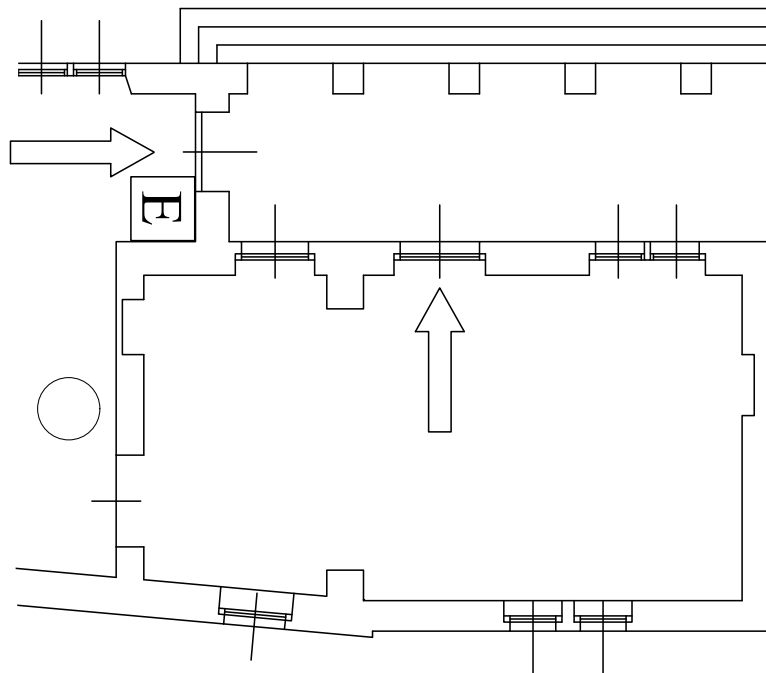

FIRESIDE LOUNGE

FEATURES

Size

M5,70 X M10 X HM3,60 = 57SQM

Facilities

Equipped with a 50" Plasma screen

Seats

Conference table Max 24 People
Audience Max 40 People

MERIDIANA HALL

FEATURES

Dimensioni

M6,40 X M21,90 X HM2,90 =140SQM

*May be divided in two
(M6,40 x M12,35 & M6,40 x M9,50)*

Facilities

Equipped with a Video Projector,
Screen wall (M2,50 X M3,50),
Sound System Bose and Sennheiser Microphones

Seats

Conference table Max 95 People
School Desks Max 95 People
Audience Max 190 People

FEATURES

Size

M6,35 X M18,70 X HM3,60 =119SQM

Facilities

Equipped with a Video Projector,
Screen wall (M2,50 X M3,50),
Sound System Bose and Sennheiser Microphones

Seats

Conference table Max 85 People
School Desks Max 85 People
Audience Max 160 People