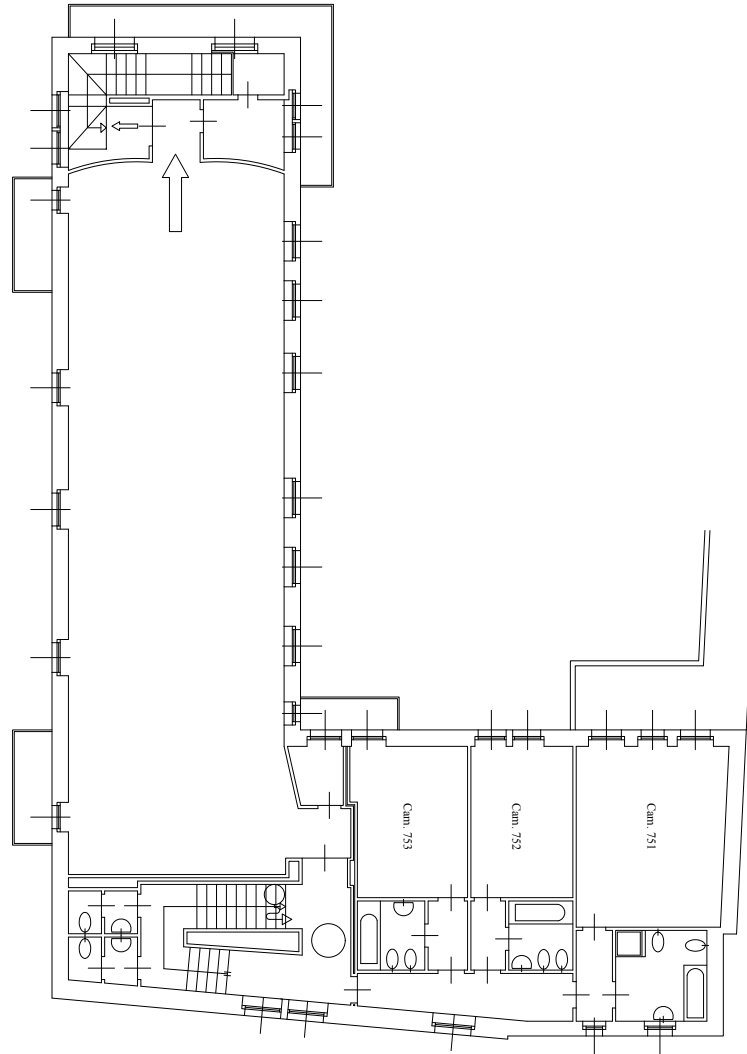

FIRESIDE LOUNGE

FEATURES

Size

M5,70 X M10 X HM3,60 = 57SQM

Facilities

Equipped with a 50" Plasma screen

Seats

Conference table Max 24 People
Audience Max 40 People

MERIDIANA HALL

FEATURES

Dimensioni

M6,40 X M21,90 X HM2,90 =140SQM

*May be divided in two
(M6,40 x M12,35 & M6,40 x M9,50)*

Facilities

Equipped with a Video Projector,
Screen wall (M2,50 X M3,50),
Sound System Bose and Sennheiser Microphones

Seats

Conference table Max 95 People
School Desks Max 95 People
Audience Max 190 People

FEATURES

Size

M6,35 X M18,70 X HM3,60 =119SQM

Facilities

Equipped with a Video Projector,
Screen wall (M2,50 X M3,50),
Sound System Bose and Sennheiser Microphones