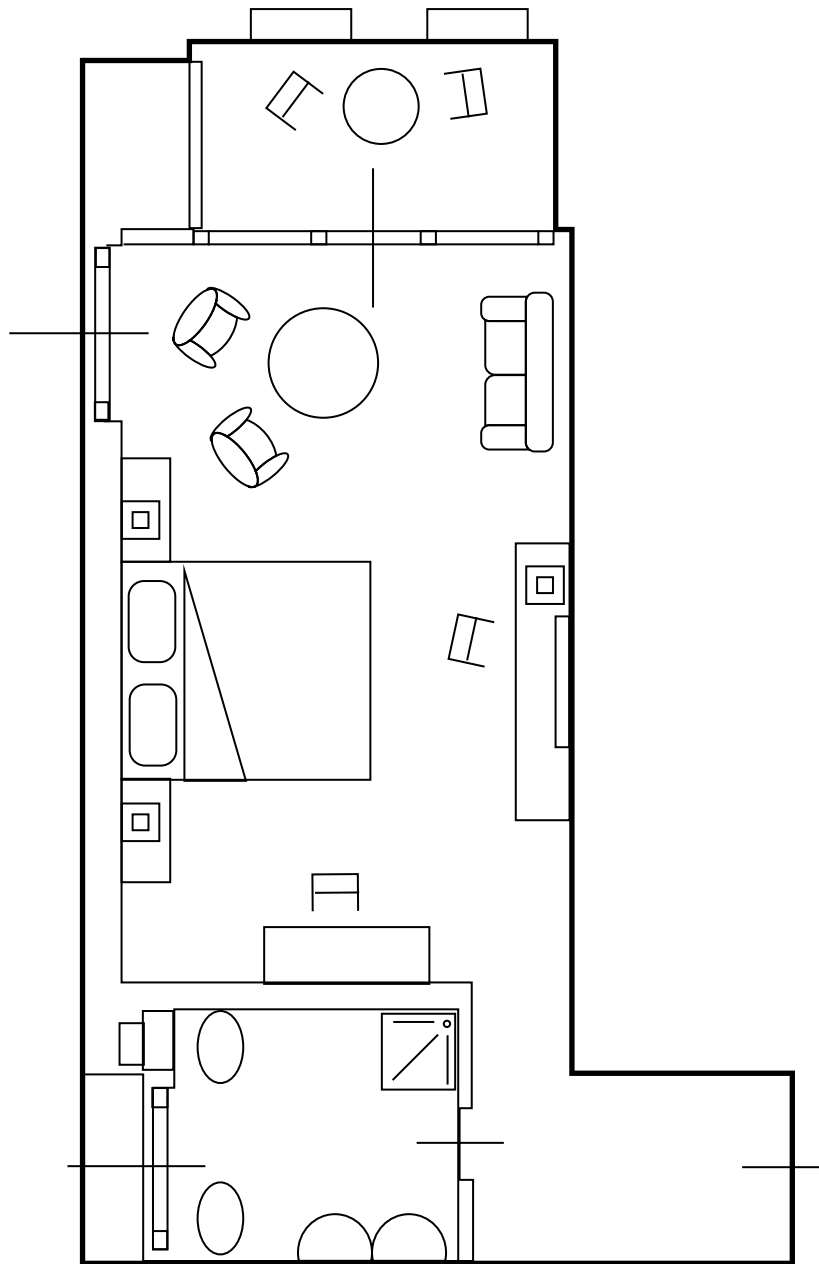

JUNIOR SUITE

FEATURES

Average room size

35 sqm

Balcony

View of the lake and Borromean Islands

Average balcony size

10 sqm

Bed

1 double bed or 2 separate single beds, optional 3rd and 4th bed