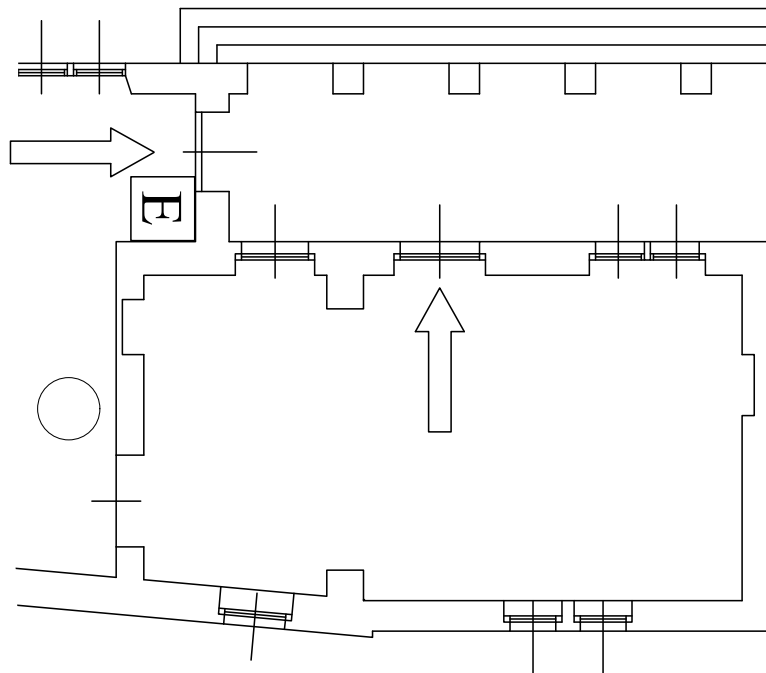

FIRESIDE LOUNGE

FEATURES

Size

M5,70 X M10 X HM3,60 = 57SQM

Facilities

Equipped with a 50" Plasma screen

Seats

Conference table Max 24 People
Audience Max 40 People