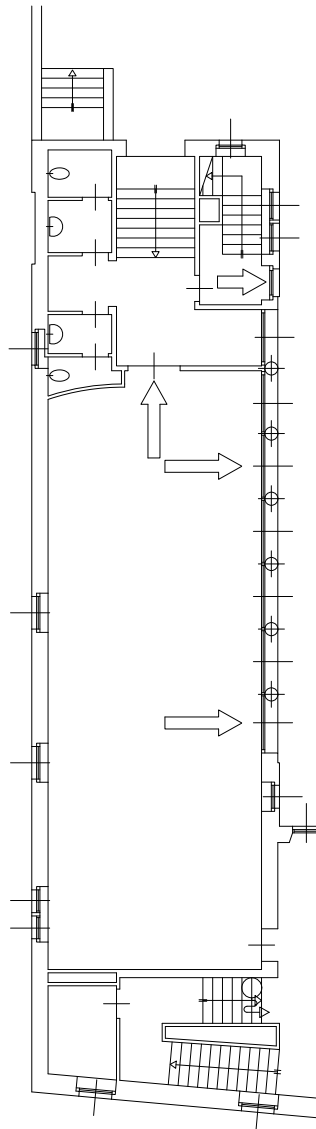

GARDENIA HALL

FEATURES

Size

M6,35 X M18,70 X HM3,60 =119SQM

Facilities

Equipped with a Video Projector,
Screen wall (M2,50 X M3,50),
Sound System Bose and Sennheiser Microphones

Seats

Conference table Max 85 People
School Desks Max 85 People
Audience Max 160 People