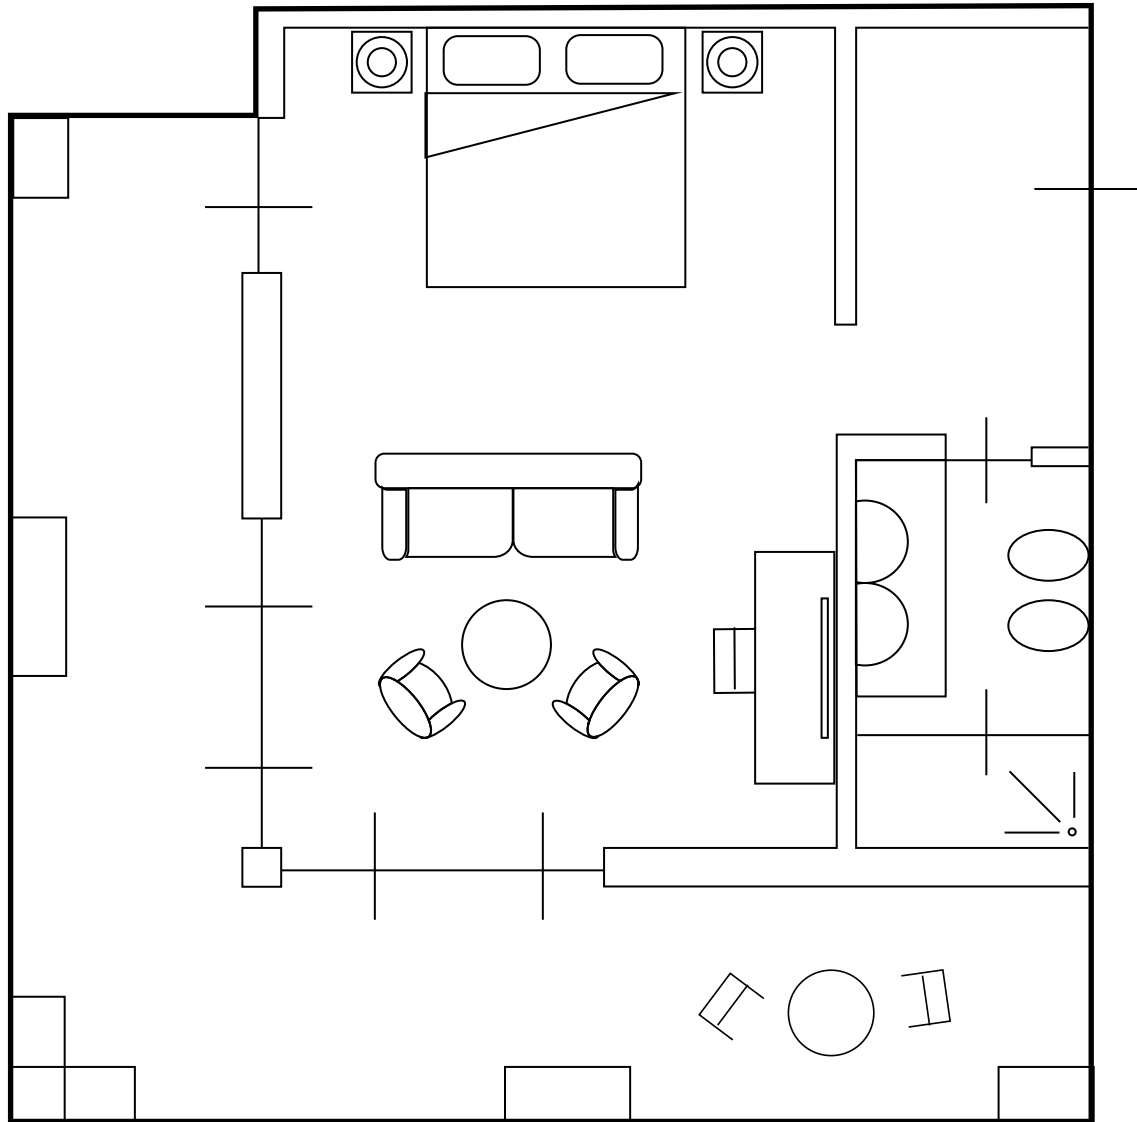

CORNER JUNIOR SUITE

FEATURES

Average room size

38 sqm

Balcony

Front and side view of the Lake and the Borromean Islands

Bed

1 double bed or 2 separate single beds,
optional 3rd and 4th bed